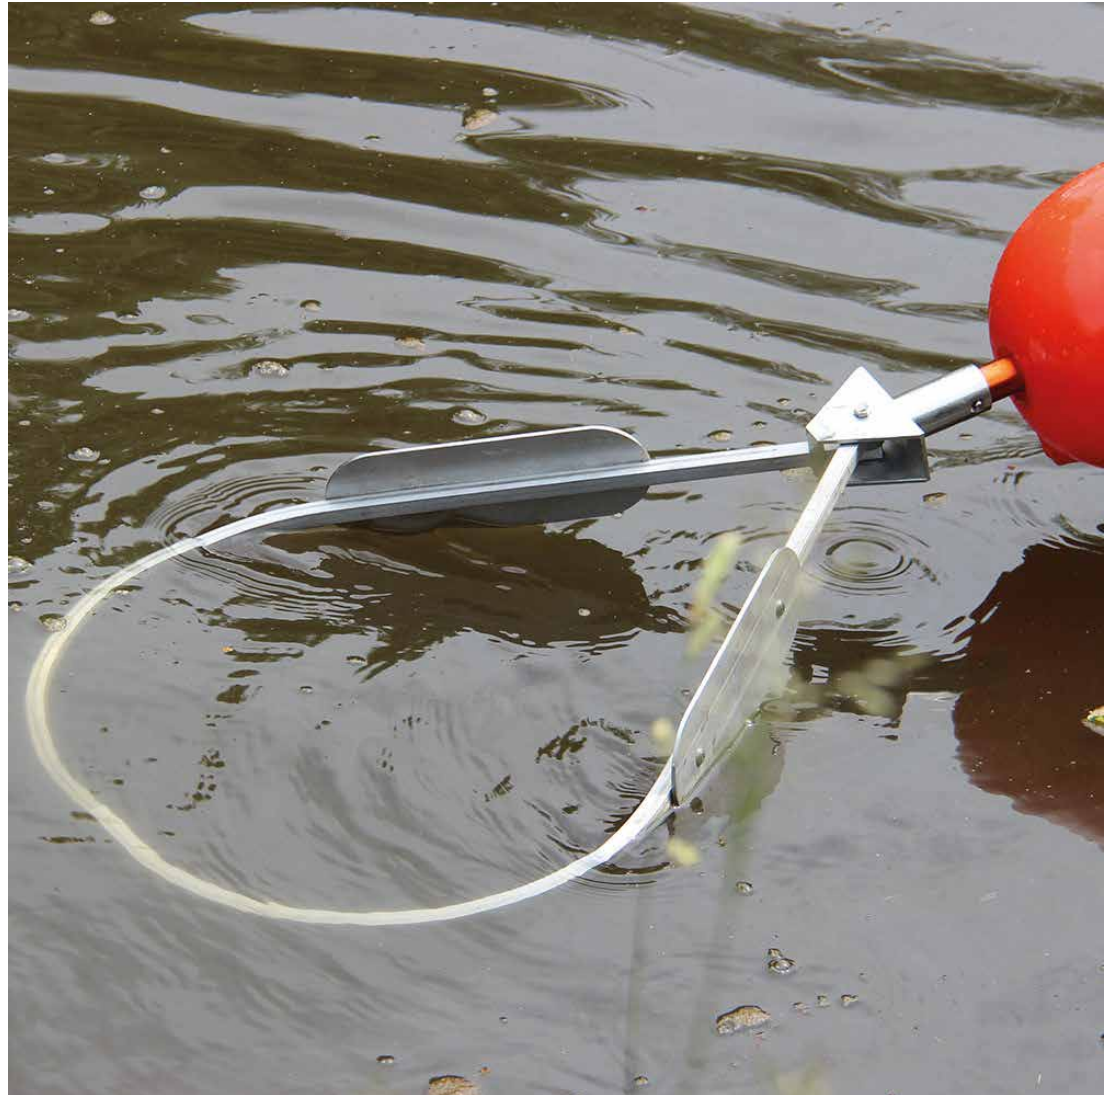

WATER RESCUE JAWS

REACH POLE ATTACHMENT

This stainless steel claw attachment is designed for use with our range of Reach Poles that are available in 4.5m, 6m, 9m or 15m lengths.

The versatile water rescue jaws are perfect for easy pick up or grab of conscious in-water casualties that are out of reach.

Can be used with our Inflatable Buoy and Extension Pole attachments.

Closed dimensions

38*70*9cm (14.9*27.6*3.5")

Open dimensions

109*70*9cm (42.9*27.6*3.5")

Material

stainless steel

Weight

1.1kg (2.43lbs)

DESCRIPTION

POLE ACCESSORIES

STOCK CODES

REACH-POLE-CLAW