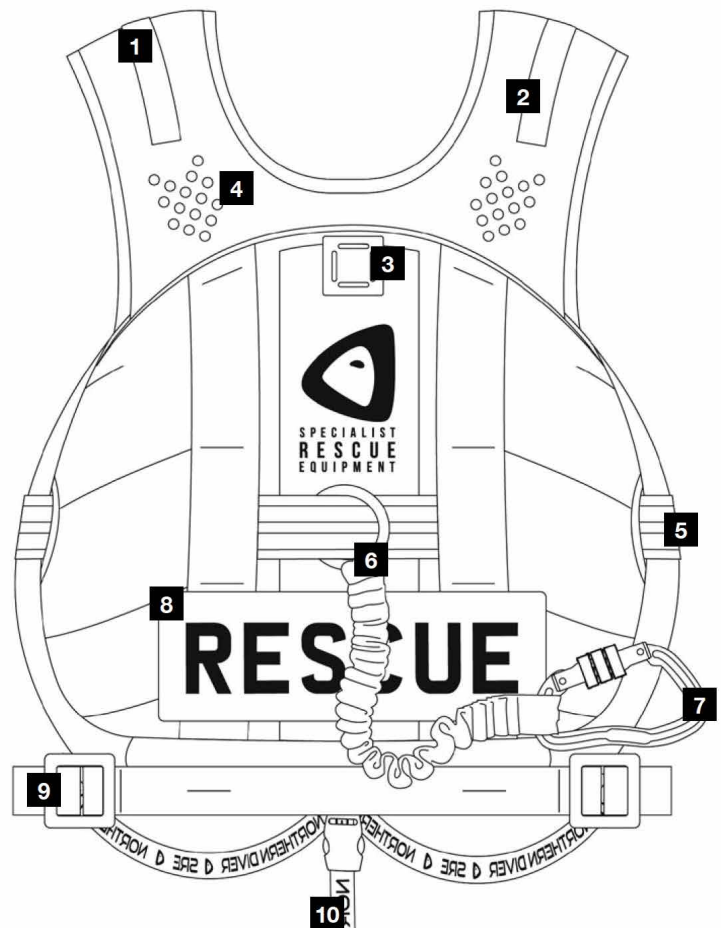

BACK VIEW

- **01.** Adjustable shoulder straps
- **02.** 25mm Reflexite® prismatic banding
- **03.** 4-way lash tabs (3)
- **04.** Additional TPU shoulder protection
- **05.** 38mm quick release chest harness
- **06.** Cowtail and stainless steel O-ring
  - > 50mm stainless steel O-ring
  - > Reinforced stitching
- **07.** Dual lock carabiner
- **08.** Removable encapsulated panel
  - > Size: 240 x 80mm
  - > Can be customised upon request
- **09.** Anti-slip waist band
- **10.** 25mm removable crotch straps