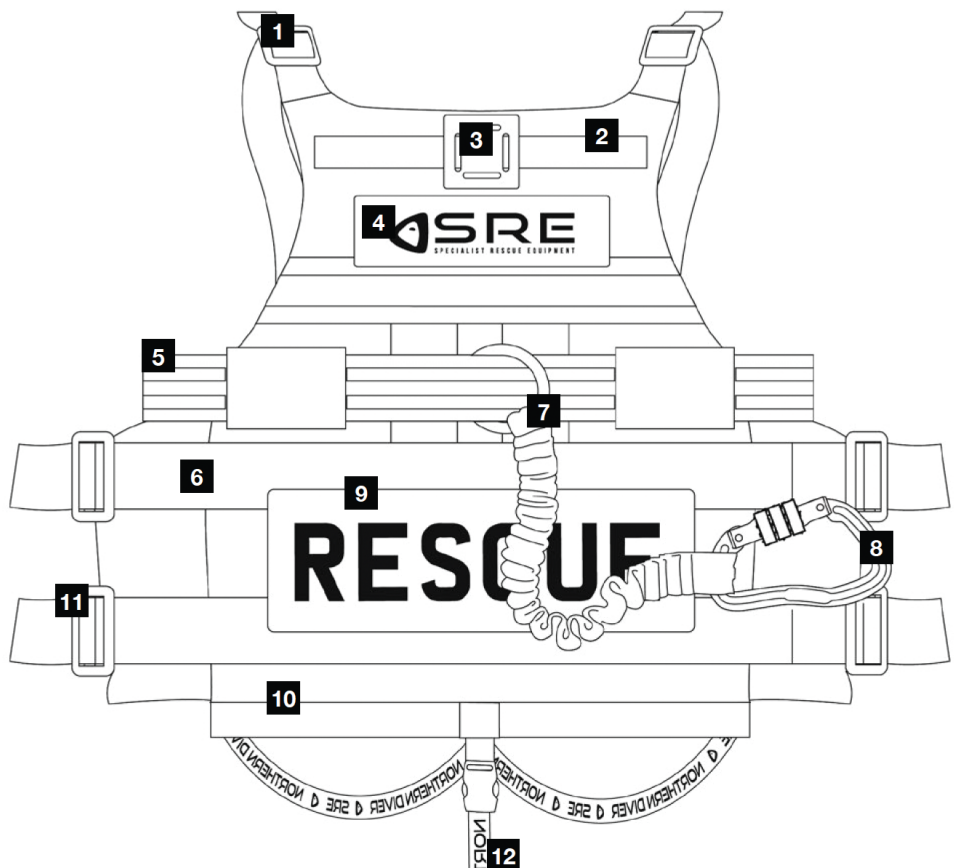

+44 (0) 1257 25 44 44 | INFO@NDIVER.COM

VISIT WWW.NDIVER-RESCUE.COM

EVO PRO 5

PARTS BREAKDOWN

FRONT VIEW

- 01.** Adjustable shoulder straps
 - > 25/38mm polyester webbing
 - > 25mm ladder lock buckle
- 02.** Reflexite® prismatic banding
- 03.** 4-way lash tabs (5)
 - > Size: 55x55mm
- 04.** Right pocket (Velcro close)
 - > 25mm D-Buckles
 - > 5mm drainage eyelet
- 05.** Quick release chest harness
 - > 50mm nylon webbing
 - > 50mm quick release buckle
 - > Stainless steel adjusting slide buckle
- 06.** Easy pull toggle
 - > 32mm parrell bead 4.0mm pull cord
- 07.** Quick release belts (3)
 - > 38mm quick release buckle
 - > 38mm ladder lock buckle
 - > Belt polyester webbing
- 08.** Left pocket (Velcro close)
 - > 25mm D-Buckles
 - > 5mm drainage eyelet
 - > SOS Pea-less Emergency Whistle
- 09.** 25mm D-buckles (6)
- 10.** Waist buckle closure and belt loops
- 11.** Side adjustment buckles
- 12.** 25mm removable crotch straps

BACK VIEW

- 01.** Adjustable shoulder straps
- 02.** Reflexite® prismatic banding
- 03.** 4-way lash tabs (5)
- 04.** Removable encapsulated panel (S)
 - > Size: 150 x 50mm
 - > Can be customised upon request
- 05.** 50mm quick release chest harness
- 06.** 38mm quick release belts (3)
- 07.** Cowtail
 - > 50mm stainless steel O-ring
 - > Reinforced stitching
- 08.** Dual lock carabiner
- 09.** Removable encapsulated panel (L)
 - > Size: 300 x 100mm
 - > Can be customised upon request
- 10.** Waist buckle closure and belt loops
- 11.** Side adjustment buckles
- 12.** 25mm removable crotch straps

EVO PRO 5 PARTS BREAKDOWN

RIGHT POCKET : VELCRO CLOSURE

LEFT POCKET : VELCRO CLOSURE

QUICK RELEASE BELTS

QUICK RELEASE CHEST HARNESS

COWTAIL AND CARABINER

50MM 4-WAY LASH TABS

ADJUSTABLE SHOULDER STRAPS