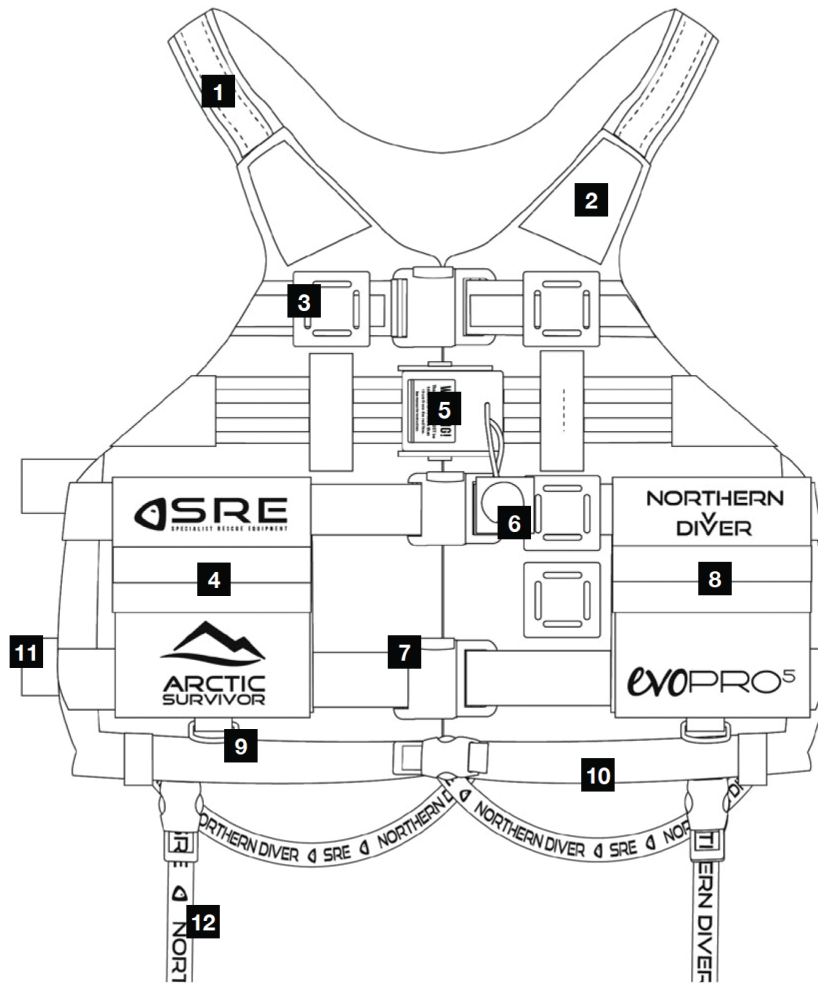

+44 (0) 1257 25 44 44 | INFO@NDIVER.COM

VISIT WWW.NDIVER-RESCUE.COM

EVO PRO 5

PARTS BREAKDOWN

FRONT VIEW

- 01.** Adjustable shoulder straps
 - > 25/38mm polyester webbing
 - > 25mm ladder lock buckle
- 02.** Reflexite® prismatic banding
- 03.** 4-way lash tabs (5)
 - > Size: 55x55mm
- 04.** Right pocket (Velcro close)
 - > 25mm D-Buckles
 - > 5mm drainage eyelet
- 05.** Quick release chest harness
 - > 50mm nylon webbing
 - > 50mm quick release buckle
 - > Stainless steel adjusting slide buckle
- 06.** Easy pull toggle
 - > 32mm parrell bead 4.0mm pull cord
- 07.** Quick release belts (3)
 - > 38mm quick release buckle
 - > 38mm ladder lock buckle
 - > Belt polyester webbing
- 08.** Left pocket (Velcro close)
 - > 25mm D-Buckles
 - > 5mm drainage eyelet
 - > SOS Pea-less Emergency Whistle
- 09.** 25mm D-buckles (6)
- 10.** Waist buckle closure and belt loops
- 11.** Side adjustment buckles
- 12.** 25mm removable crotch straps

BACK VIEW

- 01.** Adjustable shoulder straps
- 02.** Reflexite® prismatic banding
- 03.** 4-way lash tabs (5)
- 04.** Removable encapsulated panel (S)
 - > Size: 150 x 50mm
 - > Can be customised upon request
- 05.** 50mm quick release chest harness
- 06.** 38mm quick release belts (3)
- 07.** Cowtail
 - > 50mm stainless steel O-ring
 - > Reinforced stitching
- 08.** Dual lock carabiner
- 09.** Removable encapsulated panel (L)
 - > Size: 300 x 100mm
 - > Can be customised upon request
- 10.** Waist buckle closure and belt loops
- 11.** Side adjustment buckles
- 12.** 25mm removable crotch straps

EVO PRO 5 PARTS BREAKDOWN

RIGHT POCKET : VELCRO CLOSURE

LEFT POCKET : VELCRO CLOSURE

QUICK RELEASE BELTS

QUICK RELEASE CHEST HARNESS

COWTAIL AND CARABINER

50MM 4-WAY LASH TABS

ADJUSTABLE SHOULDER STRAPS